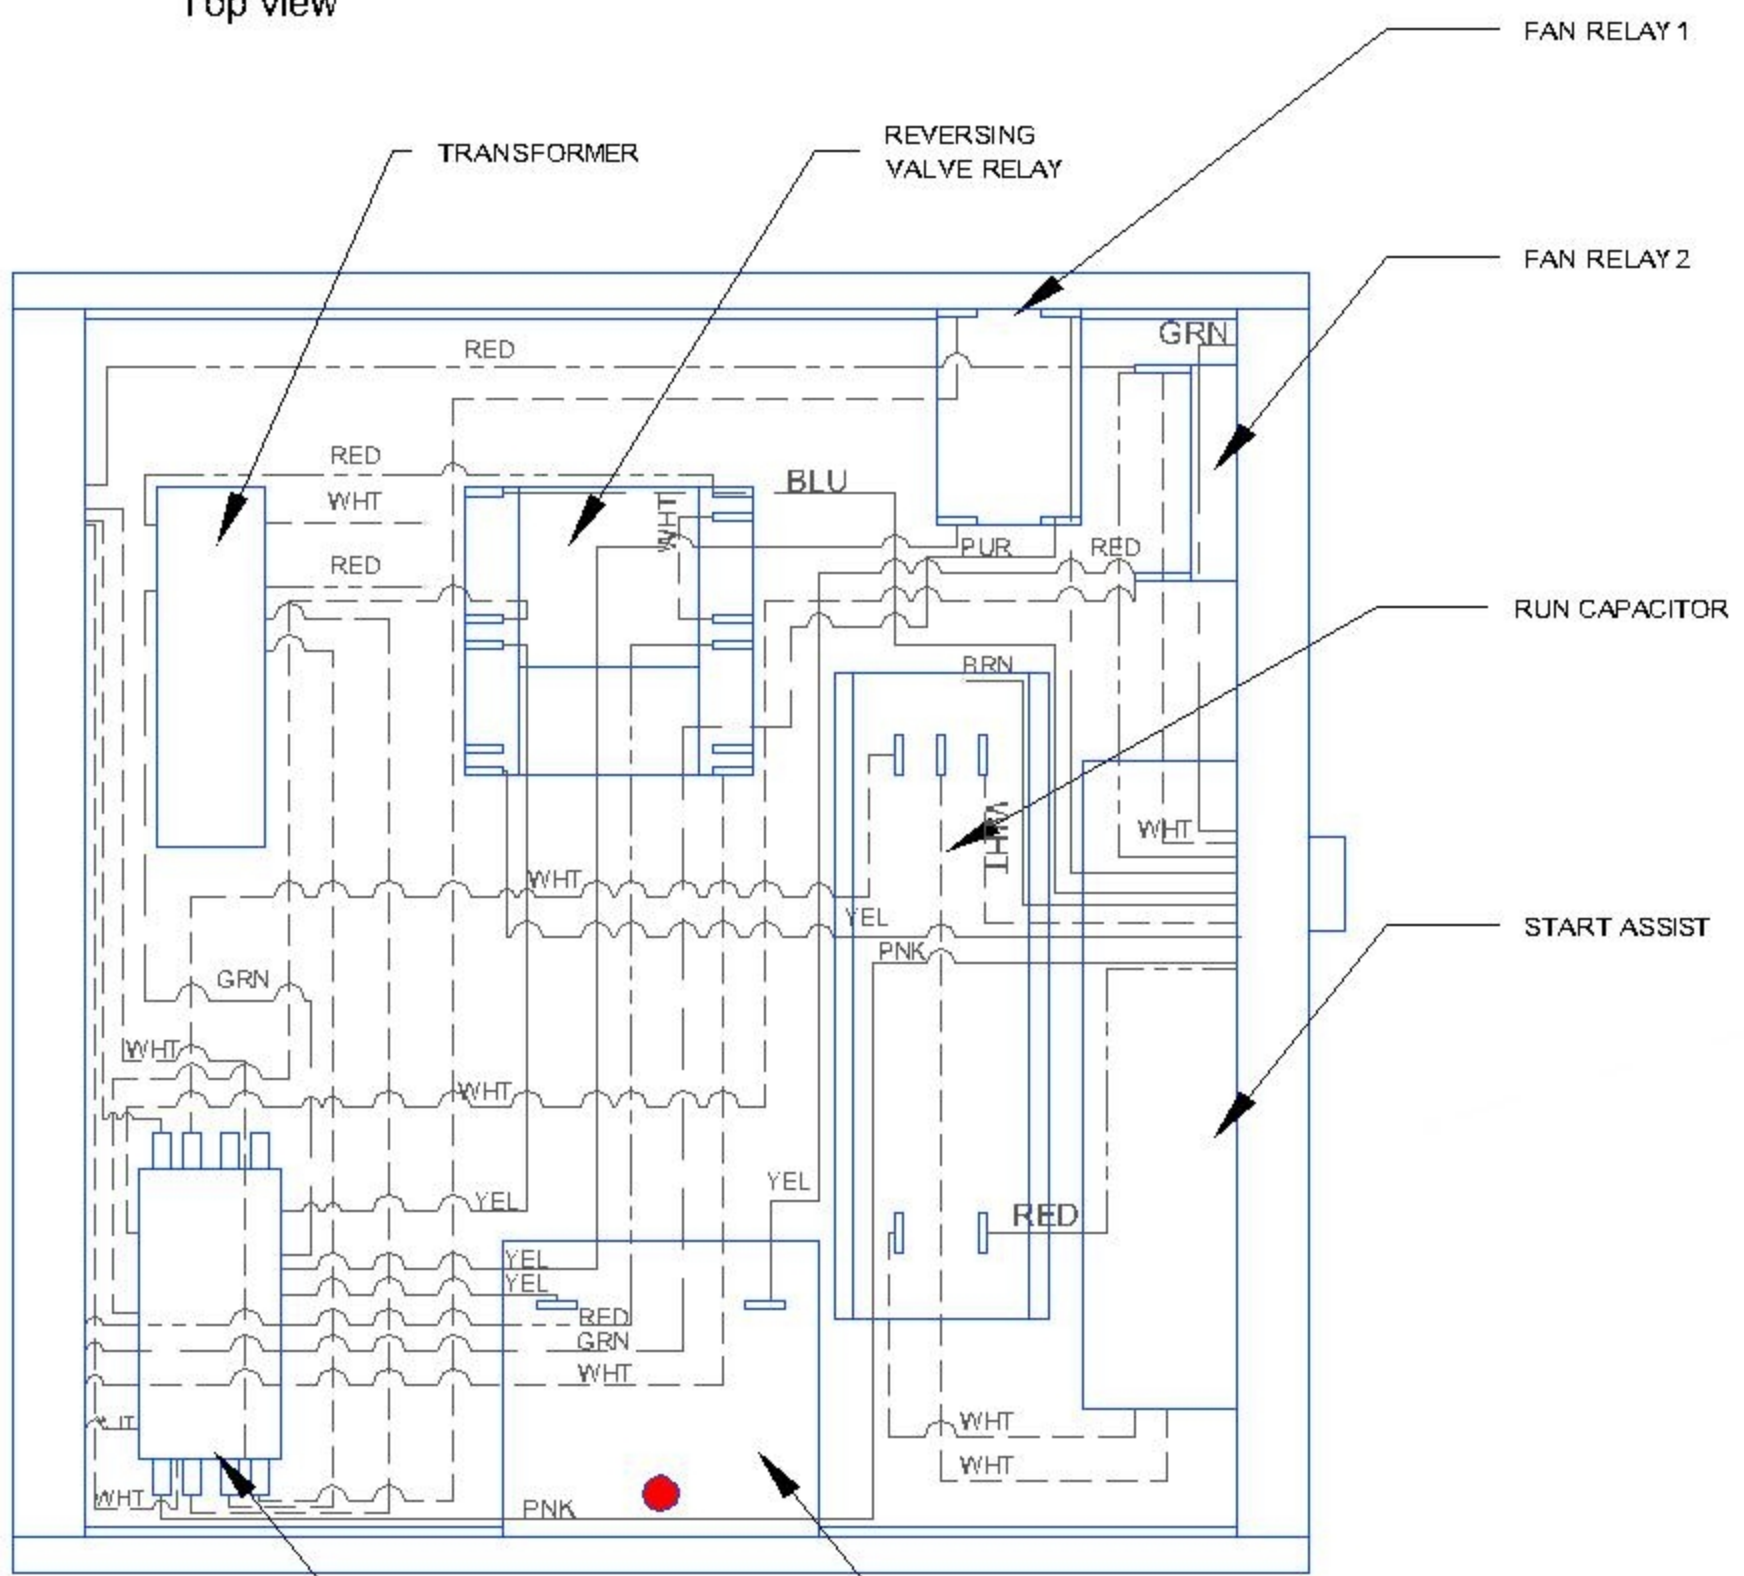

Top view

Isometric view
For reference only

- RED
- WHT
- YEL
- GRN
- BLU
- PNK
- PUR

CONTACTOR

TIME DELAY

Standard Reverse Cycle Electrical Box		Dayton A/C Electrical Box + Model #	
Mermaid Manufacturing Of S.W. Florida, Inc. 2651 Park Windsor Drive, Suite 203 239.418.0535 800.330.3553		Wire Schematic	
Drawing by: Scott Carter		Date 9/20/2009	