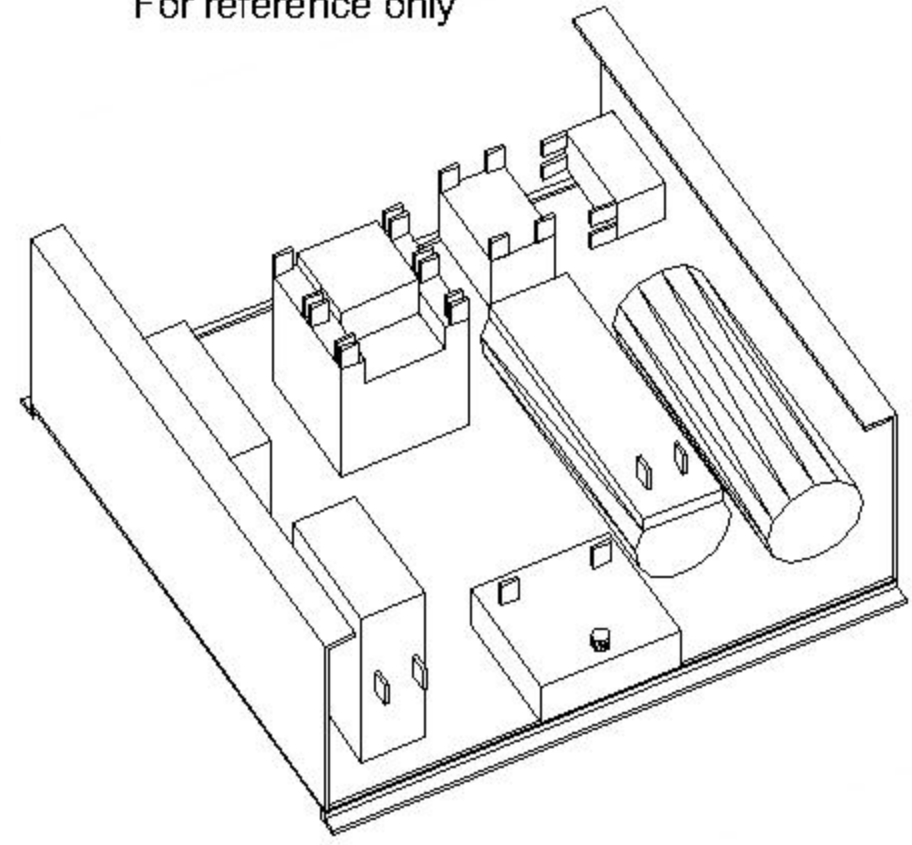

Top view

Isometric view
For reference only

- RED
- WHT
- YEL
- GRN
- BLU
- PNK
- PUR

CONTACTOR

TIME DELAY

Standard Reverse Cycle Electrical Box		Dayton A/C Electrical Box + Model #	
Mermaid Manufacturing Of S.W. Florida, Inc. 2651 Park Windsor Drive, Suite 203 239.418.0535 800.330.3553		Wire Schematic	
Drawing by: Scott Carter		Date 9/20/2009	